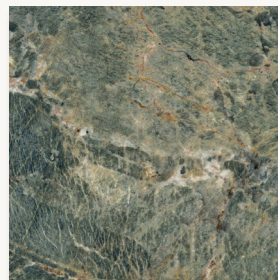

TECHNICAL DATA

Thickness	8.5 mm
Application	Interior/Exterior
Frost Resistance	Yes
Rectified	Yes
Slip Resistance	R9
Shade Variation	Moderate
DCOF	>0.42
Water Absorption	0.10%
MOHS	>6

LEAD TIME

In Stock/Quick Ship

SIZES

Deco Audrey Amazonite | 8"x8"

COLORS

Amazonite

Onice Azzurro

Paonazzo

Statuario

Deco Audrey Amazonite